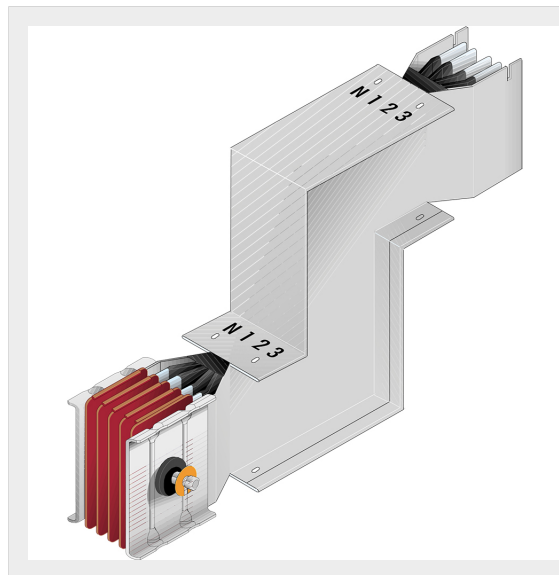

BTICINO &gt; ZUCCHINI busbar &gt; High power busbar &gt; SCP Supercompact &gt; Double vertical elbows

**60280454P**

Double vertical elbow (left) SCP - Type 1 AI - In= 1250A

## Technical features

Brand	BTicino
Standard reference	CEI EN 61439-6
Rated voltage	1000Va.c.
Rated current	1250A
Protection index	IP55
Series	SCP