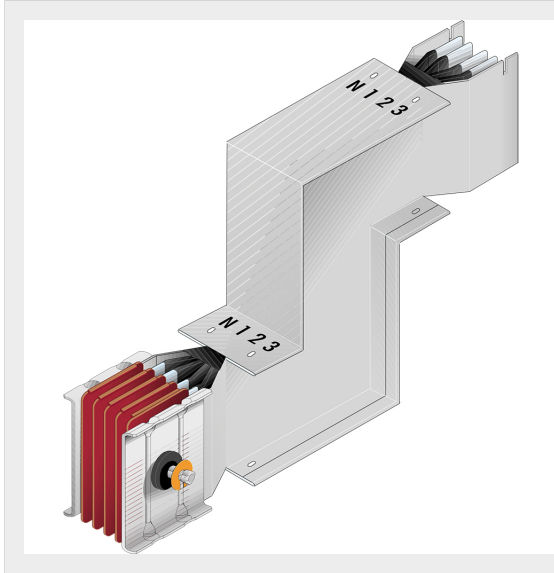

BTICINO > ZUCCHINI busbar > High power busbar > SCP Supercompact > Double vertical elbows

**60280452P**

Double vertical elbow (left) SCP - Type 1 Al - In= 1000A

Technical features

Brand	BTicino
Standard reference	CEI EN 61439-6
Rated voltage	1000Vac
Rated current	1000A
Protection index	IP55
Series	SCP