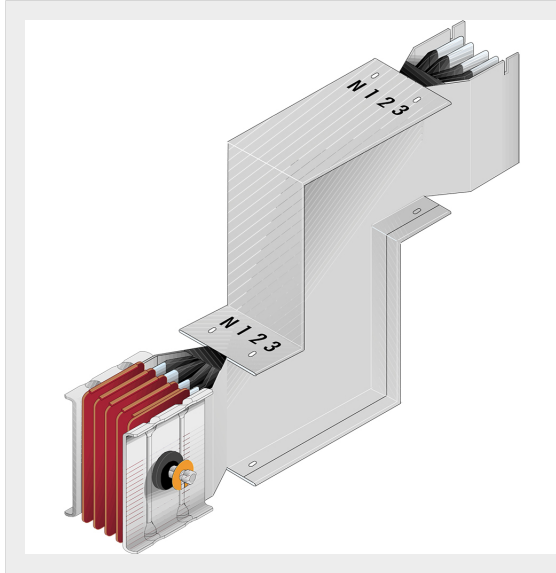

BTICINO > ZUCCHINI busbar > SCP Supercompact > Double vertical elbows

60280451P

Double vertical elbow (left) SCP - Type 1 AI - In= 800A

Technical features

Protection index	IP55
Standard reference	CEI EN 61439-6
Rated voltage	1000V
Rated current	800A
Series	SCP