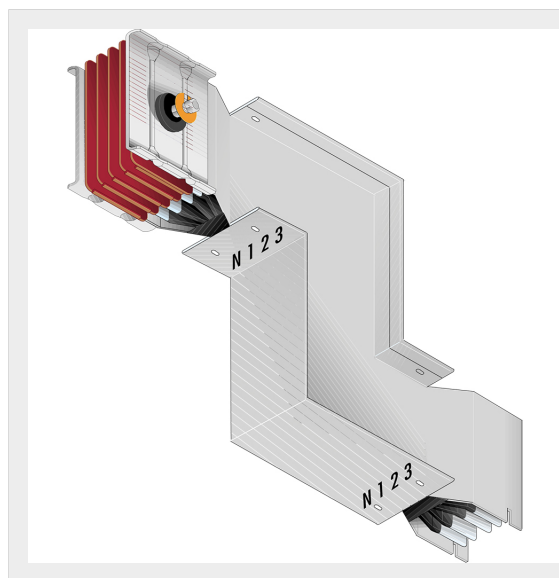

BTICINO &gt; ZUCCHINI busbar &gt; High power busbar &gt; SCP Supercompact &gt; Double vertical elbows

**60280446P**

Double vertical elbow (right) SCP - Type 2 AI - In= 1600A

## Technical features

Brand	BTicino
Standard reference	CEI EN 61439-6
Rated voltage	1000V
Rated current	1600A
Protection index	IP55
Series	SCP