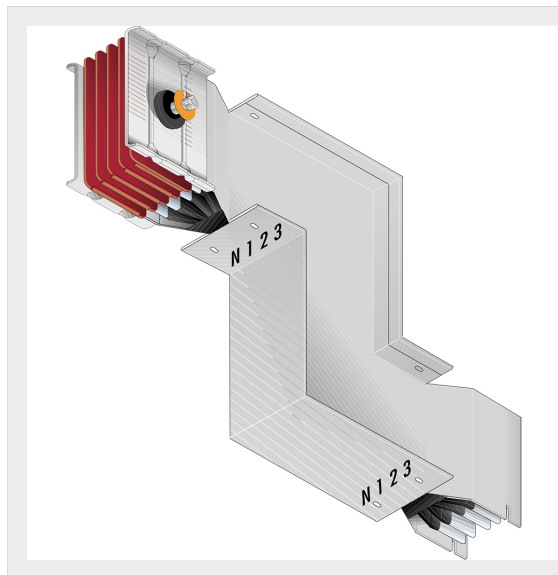

BTICINO > ZUCCHINI busbar > High power busbar > SCP Supercompact > Double vertical elbows

**60280442P**

Double vertical elbow (right) SCP - Type 2 AI - In= 1000A

Technical features

Brand	BTicino
Standard reference	CEI EN 61439-6
Rated voltage	1000Vac
Rated current	1000A
Protection index	IP55
Series	SCP