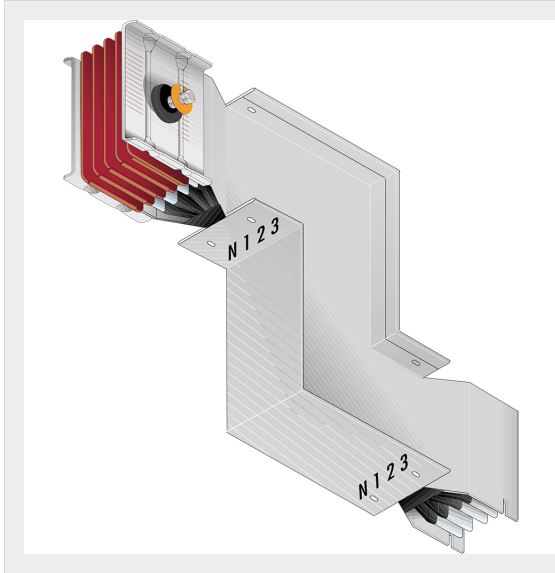

BTICINO > ZUCCHINI busbar > SCP Supercompact > Double vertical elbows

60280442P

Double vertical elbow (right) SCP - Type 2 AI - In= 1000A

Technical features

Protection index	IP55
Standard reference	CEI EN 61439-6
Rated voltage	1000V
Rated current	1000A
Series	SCP