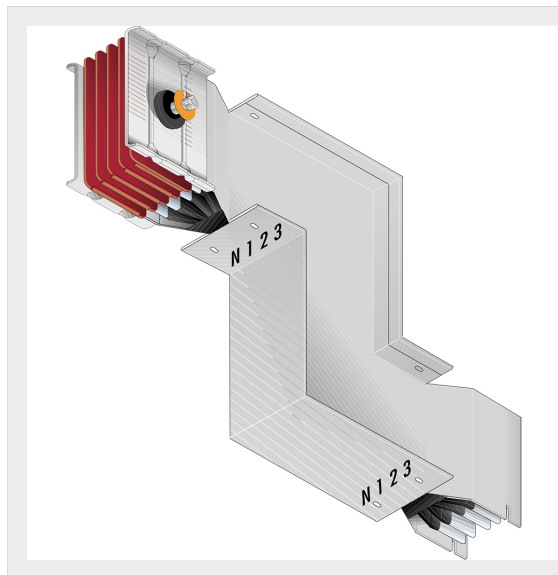

BTICINO > ZUCCHINI busbar > High power busbar > SCP Supercompact > Double vertical elbows

**60280441P**

Double vertical elbow (right) SCP - Type 2 AI - In= 800A

Technical features

Brand	BTicino
Standard reference	CEI EN 61439-6
Rated voltage	1000Vac
Rated current	800A
Protection index	IP55
Series	SCP