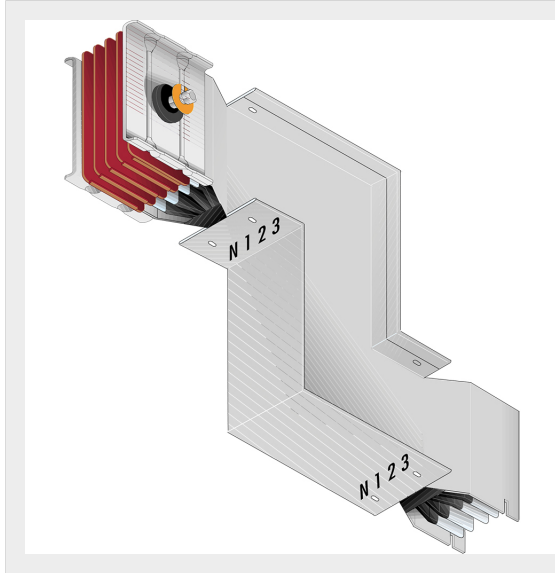

BTICINO > ZUCCHINI busbar > High power busbar > SCP Supercompact > Double vertical elbows

**60280440P**

Double vertical elbow (right) SCP - Type 2 AI - In= 630A

Technical features

Brand	BTicino
Standard reference	CEI EN 61439-6
Rated voltage	1000Vac
Rated current	630A
Protection index	IP55
Series	SCP