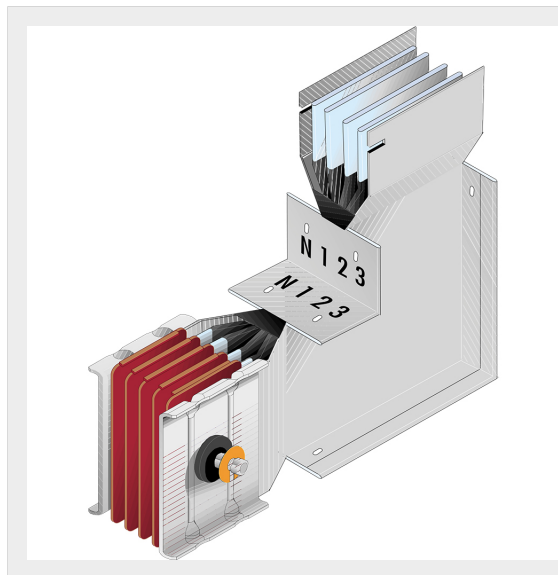

BTICINO > ZUCCHINI busbar > High power busbar > SCP Supercompact > Vertical elbows

**60280436P**

Vertical elbow (left) SCP - Type 1 - special AI - In= 1600A

Technical features

Brand	BTicino
Standard reference	CEI EN 61439-6
Rated voltage	1000Vac
Rated current	1600A
Protection index	IP55
Series	SCP