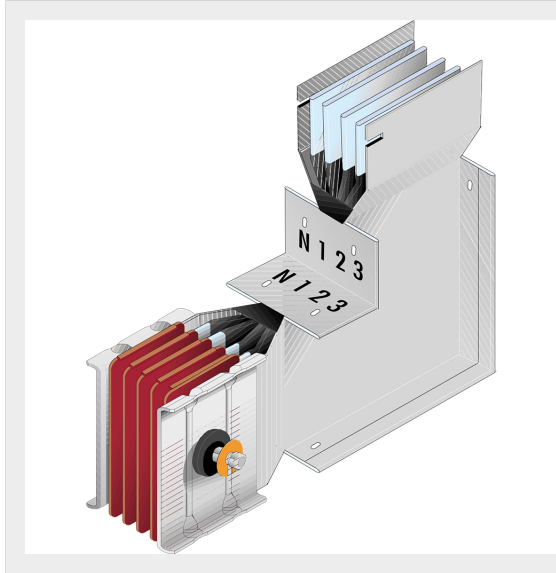

BTICINO > ZUCCHINI busbar > SCP Supercompact > Vertical elbows

60280434P

Vertical elbow (left) SCP - Type 1 - special AI - In= 1250A

Technical features

Protection index	IP55
Standard reference	CEI EN 61439-6
Rated voltage	1000V
Rated current	1250A
Series	SCP