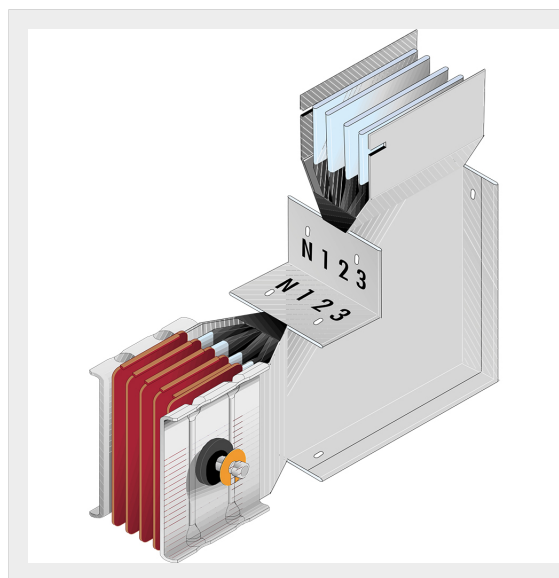

BTICINO &gt; ZUCCHINI busbar &gt; High power busbar &gt; SCP Supercompact &gt; Vertical elbows

**60280434P**

Vertical elbow (left) SCP - Type 1 - special AI - In= 1250A

## Technical features

Brand	BTicino
Standard reference	CEI EN 61439-6
Rated voltage	1000Va.c.
Rated current	1250A
Protection index	IP55
Series	SCP