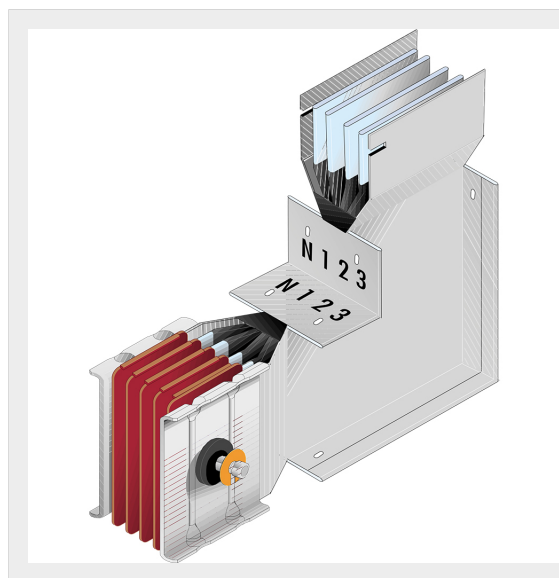

BTICINO > ZUCCHINI busbar > High power busbar > SCP Supercompact > Vertical elbows

60280432P

Vertical elbow (left) SCP - Type 1 - special AI - In= 1000A

Technical features

Brand	BTicino
Standard reference	CEI EN 61439-6
Rated voltage	1000Vac
Rated current	1000A
Protection index	IP55
Series	SCP