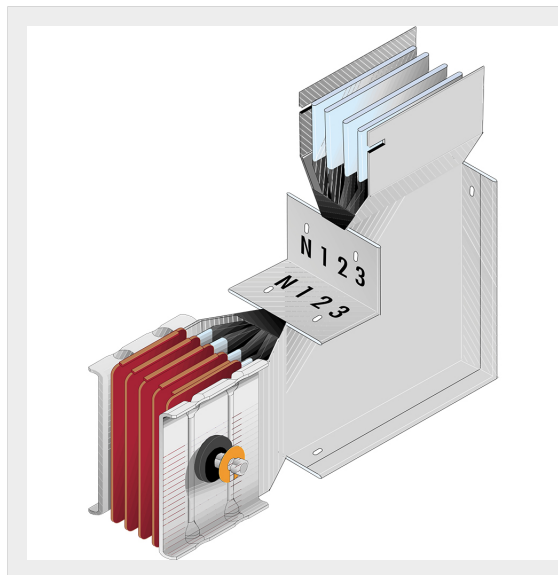

BTICINO > ZUCCHINI busbar > SCP Supercompact > Vertical elbows

60280431P

Vertical elbow (left) SCP - Type 1 - special AI - In= 800A

Technical features

Protection index	IP55
Standard reference	CEI EN 61439-6
Rated voltage	1000V
Rated current	800A
Series	SCP