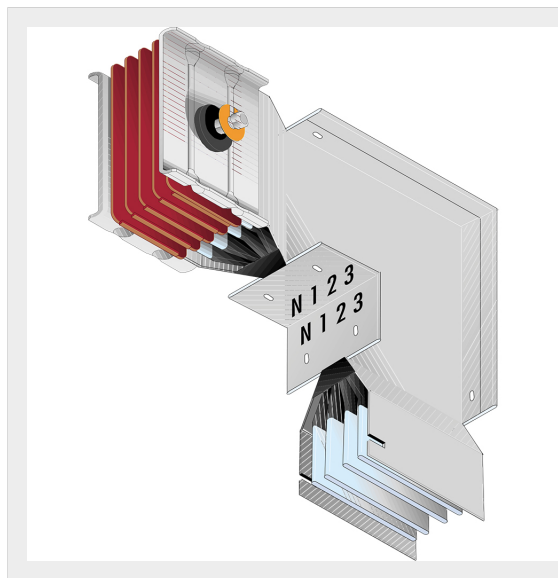

> SCP Supercompact > Vertical elbows

60280426P

Vertical elbow (right) SCP - Type 2 - special AI - In= 1600A

## Technical features

Brand	BTicino
Standard reference	CEI EN 61439-6
Rated voltage	1000Vac
Rated current	1600A
Protection index	IP55
Series	SCP

We, BTicino S.p.A Viale Borri 231 21100 Varese (Italy), declare that all items listed in BTicino catalogues, have been manufactured in compliance with the principal elements of safety objectives of European Directive said LVD: 2014/35/EU: 26 February 2014 and, where requested, also in compliance with essential protection requirements of electromagnetic compatibility according to European Directive 2014/30/EU: 26 February 2014, and/or where requested also in compliance with 1995/5/CE: 9 March 1999 "R&TTE" or where requested also in compliance with 2014/53/EU: 16 April 2014 "RED". BTicino S.p.A. products are in compliance with the standard published by the International Electrotechnical Commission (IEC). The compliance can be proved by Certificates issued by organizations recognized by IEC according to the CB-scheme. Our items comply with relevant European Product- Standards and show, whether provided, CE marking, they have been constructed in accordance with good engineering practice in safety matters in force in the Community, they do not endanger the safety of persons, domestic animals or property when properly installed and maintained and used in applications for which they were made.