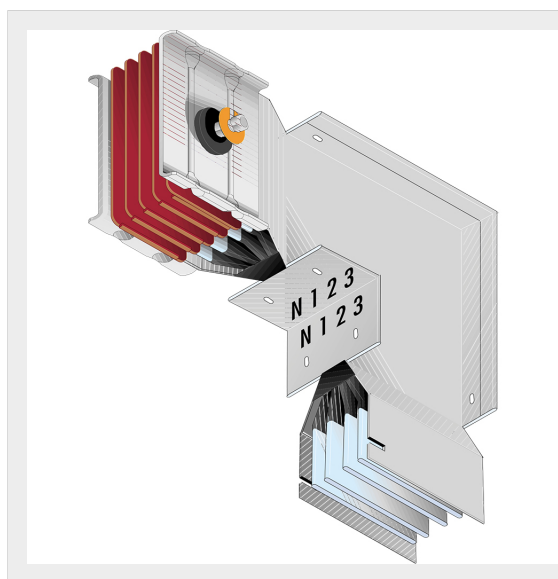

> SCP Supercompact > Vertical elbows

60280420P

Vertical elbow (right) SCP - Type 2 - special AI - In= 630A

Technical features

Brand	BTicino
Standard reference	CEI EN 61439-6
Rated voltage	1000Vac
Rated current	630A
Protection index	IP55
Series	SCP