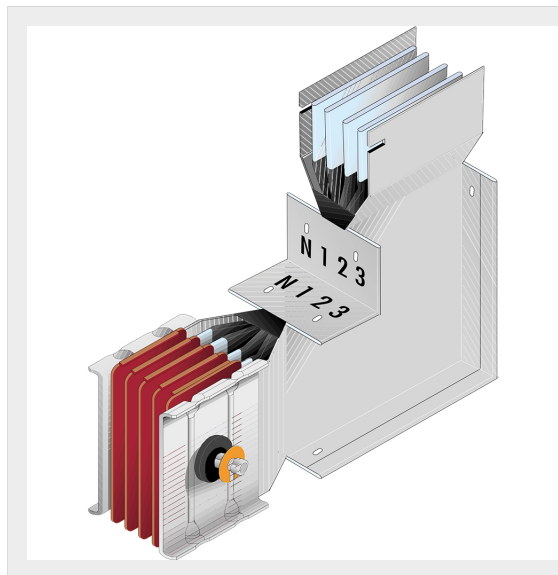

BTICINO &gt; ZUCCHINI busbar &gt; High power busbar &gt; SCP Supercompact &gt; Vertical elbows

**60280417P**

Vertical elbow (left) SCP - Type 1 - Standard Al - In= 2000A

## Technical features

|                    |                |
|--------------------|----------------|
| Brand              | BTicino        |
| Standard reference | CEI EN 61439-6 |
| Rated voltage      | 1000Vac        |
| Rated current      | 2000A          |
| Protection index   | IP55           |
| Series             | SCP            |