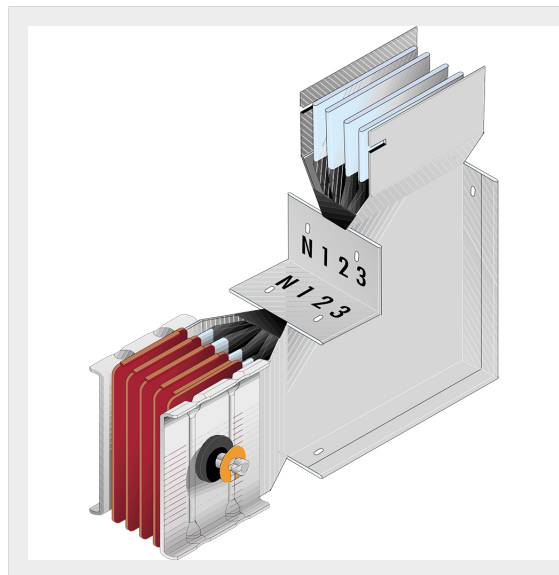

BTICINO > ZUCCHINI busbar > SCP Supercompact > Vertical elbows

60280410P

Vertical elbow (left) SCP - Type 1 - Standard Al - In= 630A

Technical features

Protection index	IP55
Standard reference	CEI EN 61439-6
Rated voltage	1000V
Rated current	630A
Series	SCP