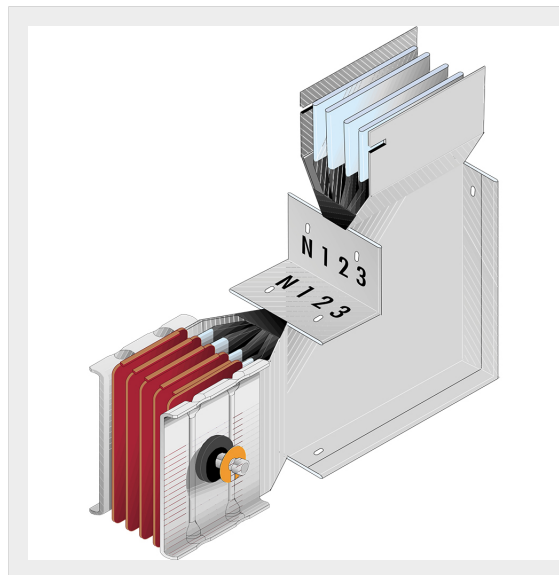

BTICINO &gt; ZUCCHINI busbar &gt; High power busbar &gt; SCP Supercompact &gt; Vertical elbows

**60280410P**

Vertical elbow (left) SCP - Type 1 - Standard Al - In= 630A

## Technical features

Brand	BTicino
Standard reference	CEI EN 61439-6
Rated voltage	1000Vac
Rated current	630A
Protection index	IP55
Series	SCP