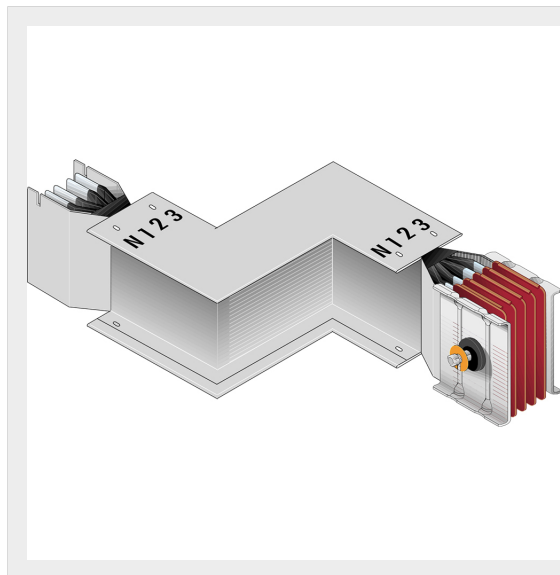

BTICINO > ZUCCHINI busbar > High power busbar > SCP Supercompact > Double horizontal elbows

**60280354P**

Double horizontal elbow (left) SCP - Type 2 Al - In= 1250A

Technical features

Brand	BTicino
Standard reference	CEI EN 61439-6
Rated voltage	1000Vac
Rated current	1250A
Protection index	IP55
Series	SCP