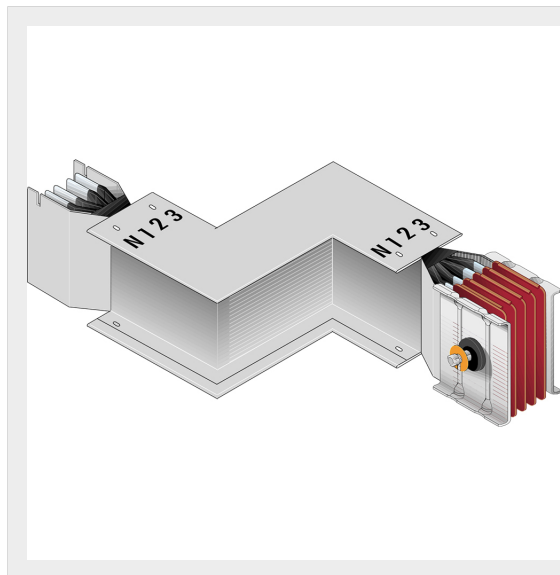

BTICINO > ZUCCHINI busbar > High power busbar > SCP Supercompact > Double horizontal elbows

**60280352P**

Double horizontal elbow (left) SCP - Type 2 Al - In= 1000A

Technical features

Brand	BTicino
Standard reference	CEI EN 61439-6
Rated voltage	1000Va.c.
Rated current	1000A
Protection index	IP55
Series	SCP