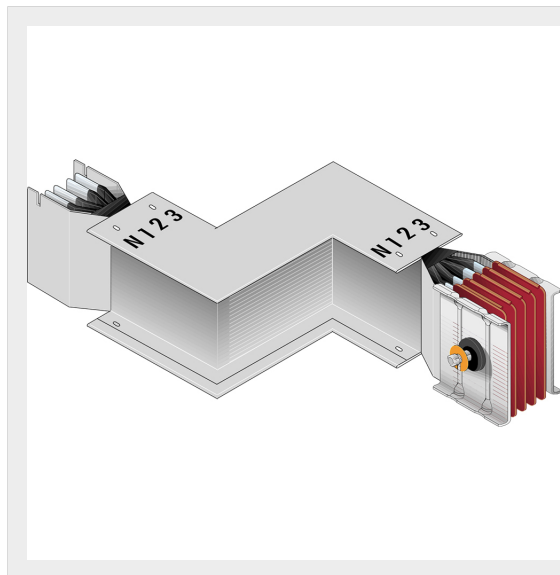

BTICINO > ZUCCHINI busbar > High power busbar > SCP Supercompact > Double horizontal elbows

**60280351P**

Double horizontal elbow (left) SCP - Type 2 Al - In= 800A

Technical features

Brand	BTicino
Standard reference	CEI EN 61439-6
Rated voltage	1000V
Rated current	800A
Protection index	IP55
Series	SCP