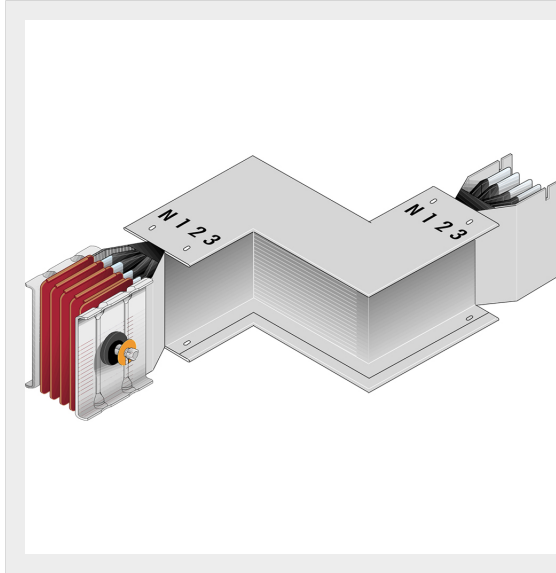

BTICINO > ZUCCHINI busbar > High power busbar > SCP Supercompact > Double horizontal elbows

**60280341P**

Double horizontal elbow (right) SCP - Type 1 AI - In= 800A

Technical features

Brand	BTicino
Standard reference	CEI EN 61439-6
Rated voltage	1000V
Rated current	800A
Protection index	IP55
Series	SCP