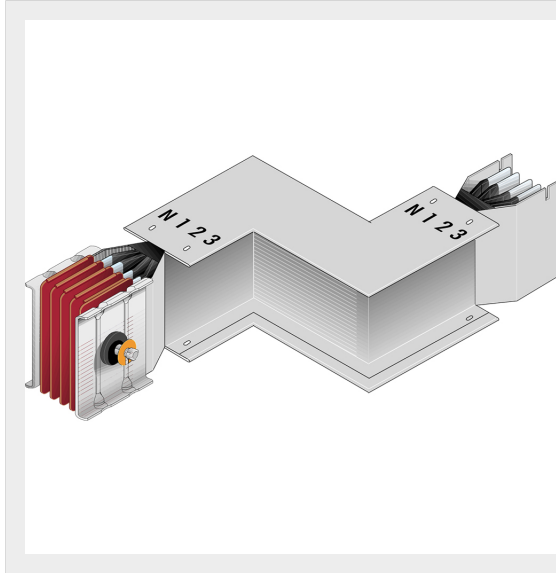

BTICINO > ZUCCHINI busbar > SCP Supercompact > Double horizontal elbows

60280340P

Double horizontal elbow (right) SCP - Type 1 AI - In= 630A

## Technical features

|                    |                |
|--------------------|----------------|
| Protection index   | IP55           |
| Standard reference | CEI EN 61439-6 |
| Rated voltage      | 1000V          |
| Rated current      | 630A           |
| Series             | SCP            |