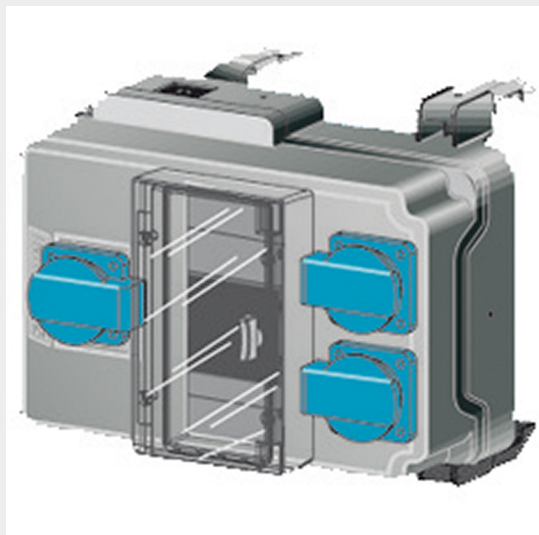

BTICINO &gt; ZUCCHINI busbar &gt; Medium power busbar &gt; MR Medium Rating &gt; Junctions

50414251

Tap-off box for MR with 3 sockets german standard for Mcb's -  
In=16A - IP55