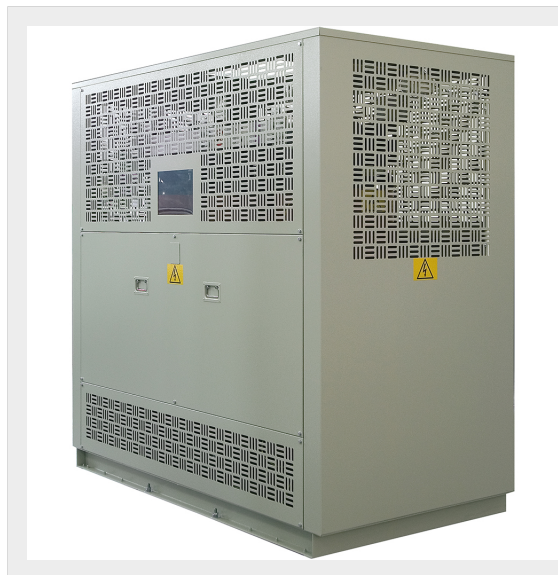

BTICINO > Medium voltage energy distribution > Cast resin transformer > Integrated boxes

## 231128

Box with transformer power 2000-2500kVA class 36kV - protection degree IP23 (walls) IP20 (bottoms) - RAL 7035

### Technical features

|                    |                        |
|--------------------|------------------------|
| Protection index   | IP23                   |
| Height             | 3000mm                 |
| Width              | 3100mm                 |
| Depth              | 2000mm                 |
| Standard reference | CEI EN 60076-11        |
| Rated power VA     | 2000-2500kVA           |
| Series             | Cast resin transformer |