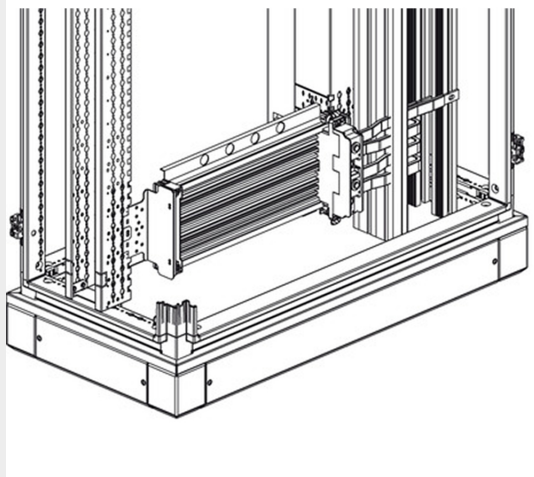

BTICINO &gt; Low voltage energy distribution &gt; TIFAST - wiring systems &gt; Horizontal distribution EASY 250/400

## TKAL400I600

Rear supply kit for TIFAST EASY 250/400 for busbars internal compartment - In= 400A - for MAS4000 depth 600 and 850mm - busbars 630-1600A