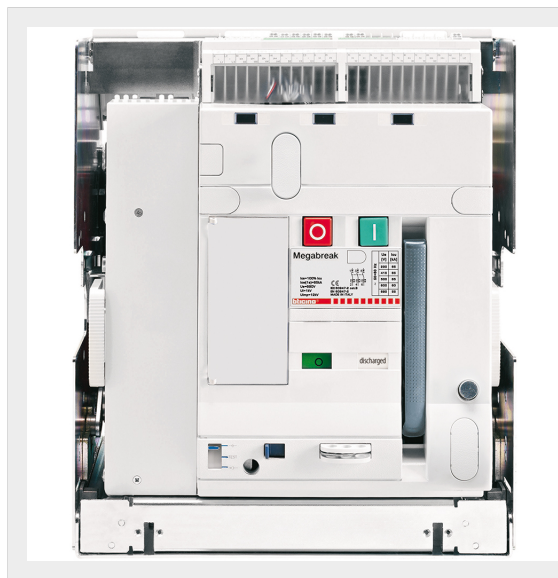

BTICINO &gt; Low voltage energy distribution &gt; MEGABREAK - Air circuit breakers &gt; Draw-out disconnectors

## T804ME1250

Draw-out version air disconnector 4P - In= 1250A - Ue= 690Vac - Frame 1

### Technical features

Height	465mm
Width	401mm
Depth	401mm
Standard reference	CEI EN 60947-3
N° of poles	4P
Rated voltage	690Vac
Rated current	1250A
Series	Megabreak