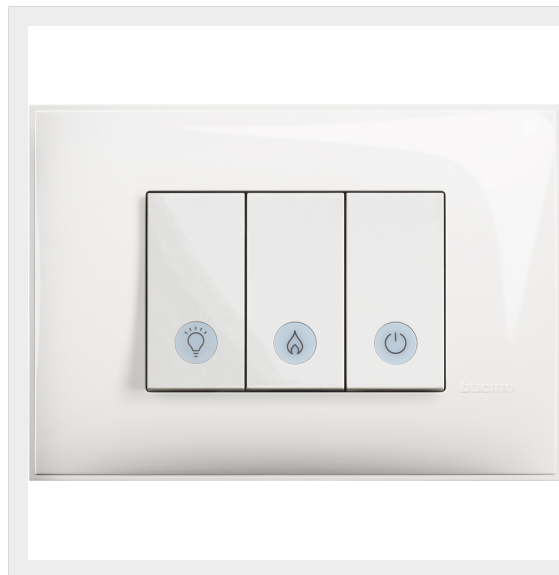

BTICINO > Wiring devices > Classia > Switches > Other switches

RW4001B3

Bathroom switch with indication for three independent circuits
10/2x16 AX 250 Va.c. (light, heater, boiler)

Technical features

Rated voltage	250 Va.c.
Rated current	10/2x16 AX
N° of modules	3
Series	Classia