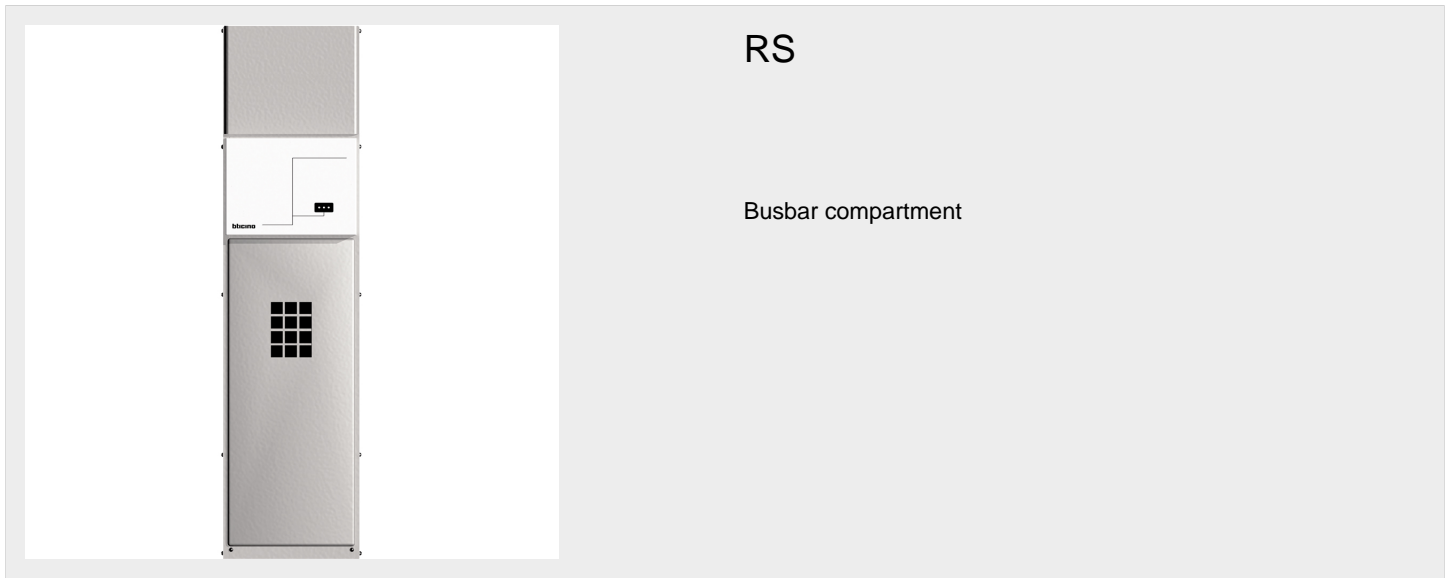

BTICINO &gt; Medium voltage energy distribution &gt; QMT - Medium voltage distribution boards &gt; Compartment

## Technical features

Height	1600mm
Width	375mm
Depth	945mm
Rated voltage	24kV
Series	QMT