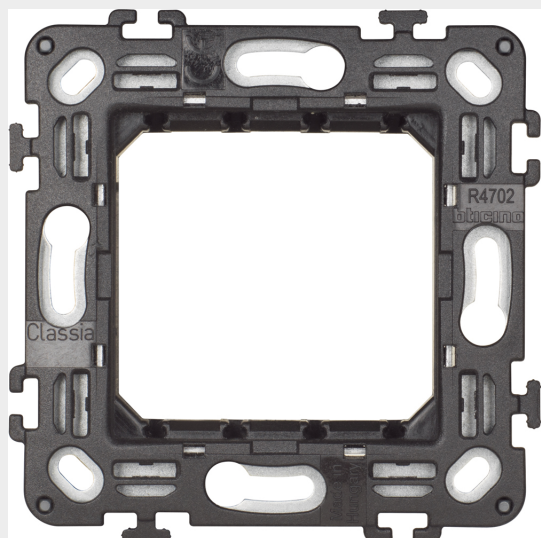

BTICINO > Wiring devices > Classia > Boxes and frames > Frames

R4702

Supporting frame screws - 2 modules

Technical features

Brand	BTicino
N° of modules	2
Height	75 mm
Width	75 mm
Series	Classia

Documentation