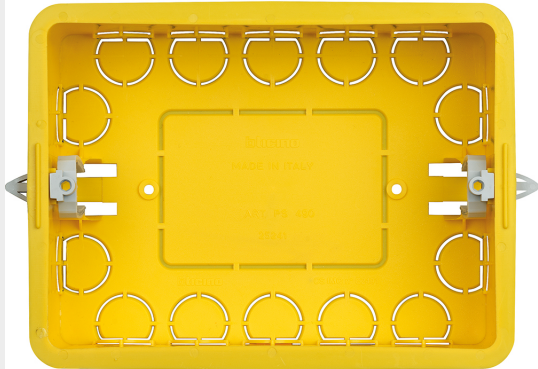

BTICINO &gt; Wiring devices &gt; Boxes &gt; Boxes for plasterboard partition walls

## PS490

Junction box rectangular to use with cover PC49 for partition walls plaster coated and double sheet

### Technical features

Height	118mm
Width	172mm
Length	172mm
Depth	47mm
Series	Boxes and accessories