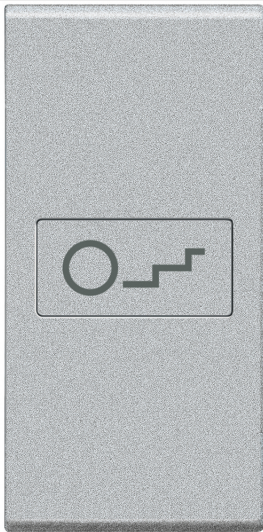

BTICINO > Wiring devices > Livinglight > Switch, two-way switch, pushbutton and key cover > Key covers with symbols for axial controls

NT4916B

Key cover with illuminated lens with symbol light stairs - 1 module (for axial control devices) - Tech