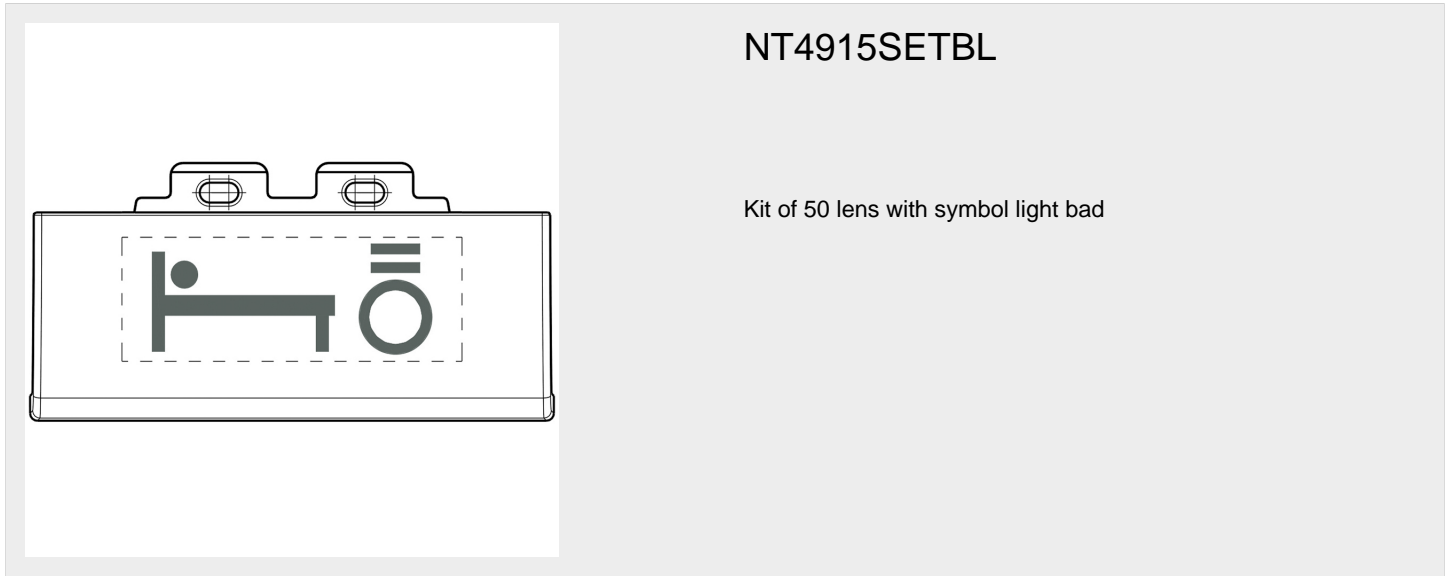

BTICINO > Distribution and management solutions for the service sector > Hotel Room Management > Covers

NT4915SETBL

Kit of 50 lens with symbol light bad

Technical features

N° of modules	1
Series	Livinglight

Documentation

- [LivingLight catalogue](#)
- [Technical guide](#)
- [Brochure](#)

Certificazioni