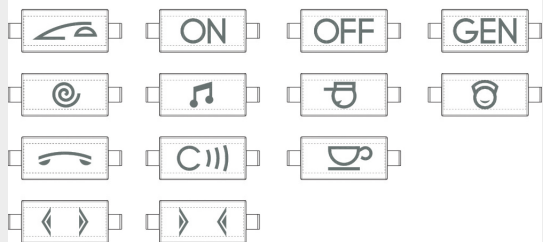

BTICINO > Wiring devices > Livinglight > Switch, two-way switch, pushbutton and key cover > Customisable key covers for axial controls

N4916KIT

Kit of lens for key cover customizable - 13 symbols - 5 for type
(for axial control devices) - white