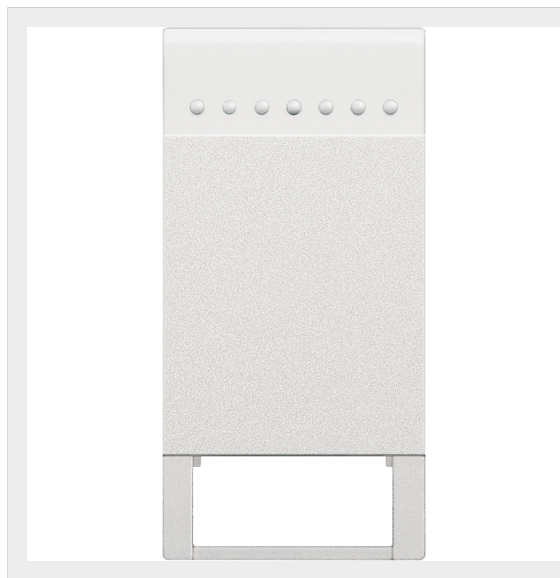

## N4915TN

Key cover SCS for balancing command devices customizable with lens and light ( 1 module)

### Technical features

N° of modules	1
Series	Livinglight