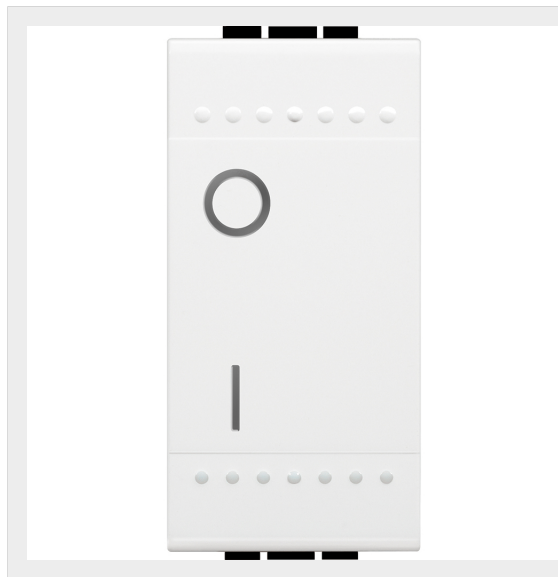

BTICINO > Wiring devices > Livinglight > Control devices > Switches and two-way switches with specific functions

N4002N

Switch 2P 16A 250 Vac - white

Technical features

Brand	BTicino
Rated voltage	250Vac
Rated current	16A
N° of modules	1
Contact type	2
Series	Livinglight