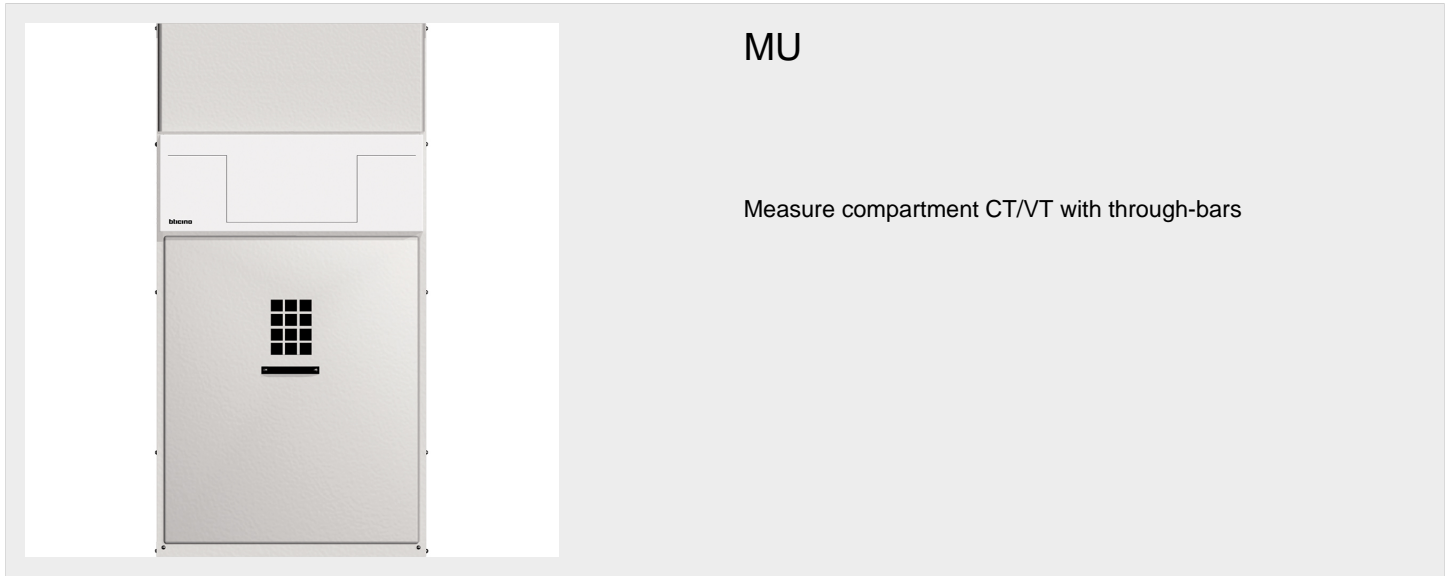

BTICINO > Medium voltage energy distribution > QMT - Medium voltage distribution boards > Compartment

Technical features

Height	1600mm
Width	750mm
Depth	1025mm
Rated voltage	24kV
Series	QMT