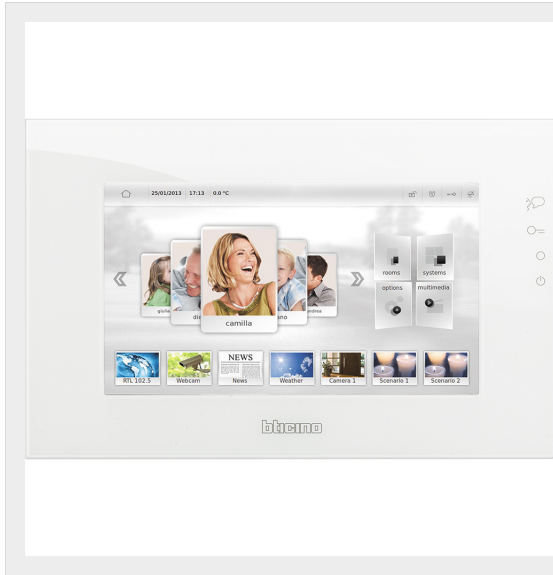

BTICINO > Smart Home solutions > My Home-up - Home automation system > Integration and control

MH4893C

Touch Screen with 16:9 10" LCD screen and new graphic interface: - management of MyHome and Video door entry system functions - navigation by rooms - Management of Multimedia contents (Ethernet, USB, SD Card) and Web Browser - management of customised profiles - possibility of customising background images wall mounted installation with 506E flush mounted box. Available in white and in black. No need for additional surround plate

Technical features

Brand	BTicino
Rated voltage	27Vdc
Height	200 mm
Width	315 mm
Depth	24 mm
Series	MyHome

Documentation

-  [Software Manual](#)
-  [User Manual](#)
-  [Installer Manual](#)
-  [PEP certification](#)
-  [Technical guide](#)