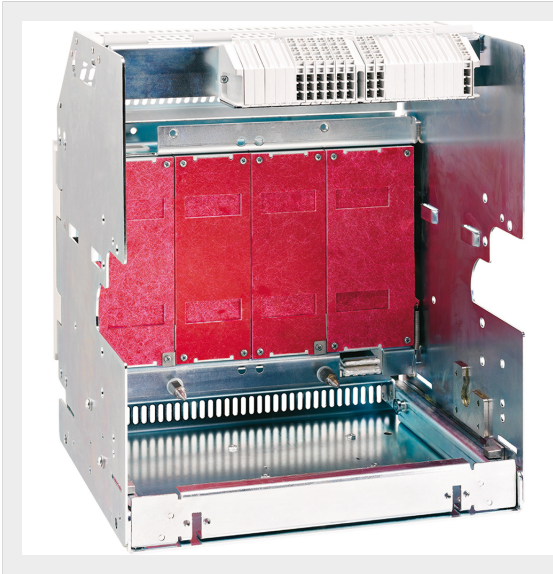

BTICINO > Low voltage energy distribution > MEGABREAK - Air circuit breakers > Accessories for draw-out version

## M804B1

Draw-out base for circuit breakers 4P up to 2500A