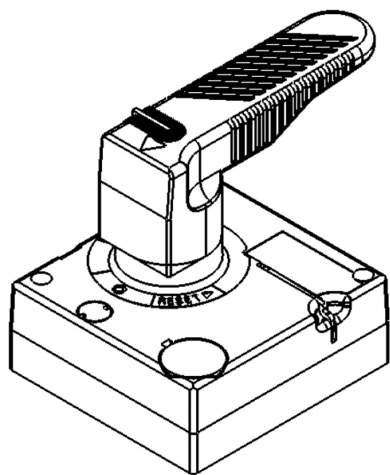

BTICINO > Low voltage energy distribution > MEGATIKER - moulded case circuit breakers > Rotary handles

M7R14

Emergency rotary handle (direct) for M4 630 (yellow/red)

Technical features

Standard reference	CEI EN 60947-2
Series	Megatiker

Documentation

-  [Instructions Sheet](#)
-  [Catalogue Megatiker](#)

Related products

M7R15

Keylock for vary-depth rotary handles for M160-1600ES - type RONIS

M7R15A

Keylock for vary-depth rotary handles for M160-1600ES - type RONIS (map EL43525)

M7R16

Keylock for vary-depth rotary handles for M160-1600ES - type PROFALUX