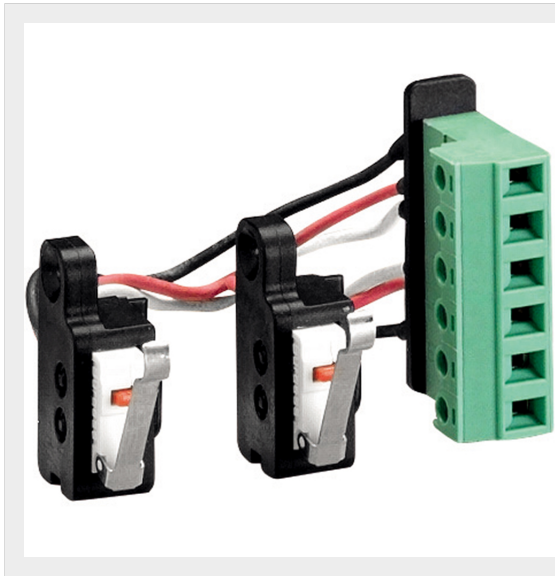

BTICINO &gt; Low voltage energy distribution &gt; MEGATIKER - moulded case circuit breakers &gt; Rotary handles

## M7R13

Pair of contacts 1NO+1NC with single terminal board for rotary handles

### Technical features

Contacts	1NO+1NC
Series	Megatiker