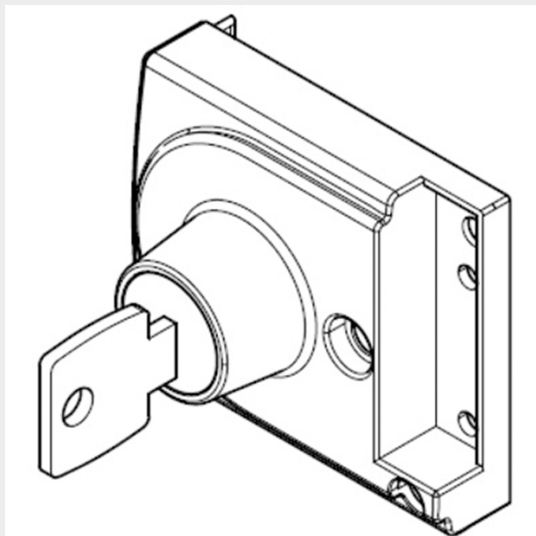

BTICINO > Low voltage energy distribution > MEGATIKER - moulded case circuit breakers > Motor operators

M7M15

Keylock type Profalux for multivoltage motor operator item M7M01 (lateral installation)

Technical features

Series	Megatiker
--------	-----------

Documentation

 [Instructions Sheet](#)

 [Catalogue Megatiker](#)

Related products

M7M01

Multivoltage motor operator for M1 160 and M2 250 - Vn= 24-230Vac/dc. Lateral fitting