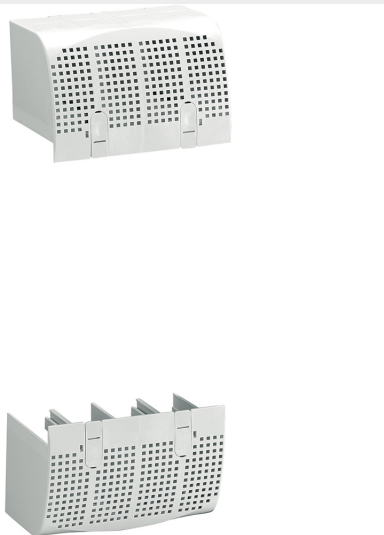

BTICINO &gt; Low voltage energy distribution &gt; Circuit breakers for protection &gt; MEGATIKER - moulded case circuit breakers &gt; Accessories for wall mounted installation

## M7C06

Terminal cover M1 160 version 4P with offset front terminals

### Technical features

Brand	BTicino
N° of poles	4P
Series	Megatiker