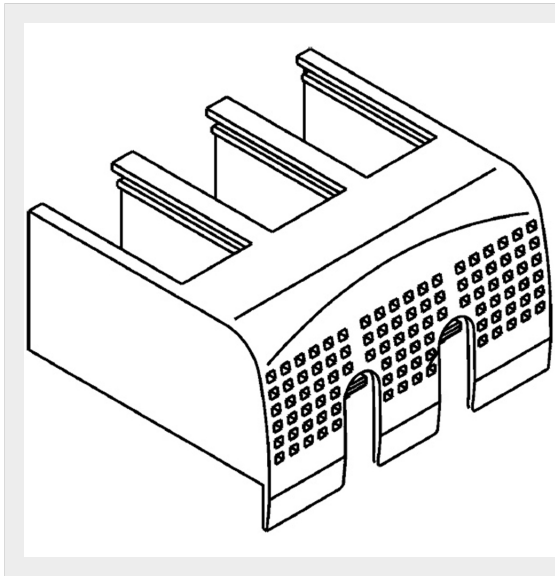

BTICINO > Low voltage energy distribution > MEGATIKER - moulded case circuit breakers > Accessories for wall mounted installation

M7C03

Terminal cover M2 250 version 3P with rear terminals

Technical features