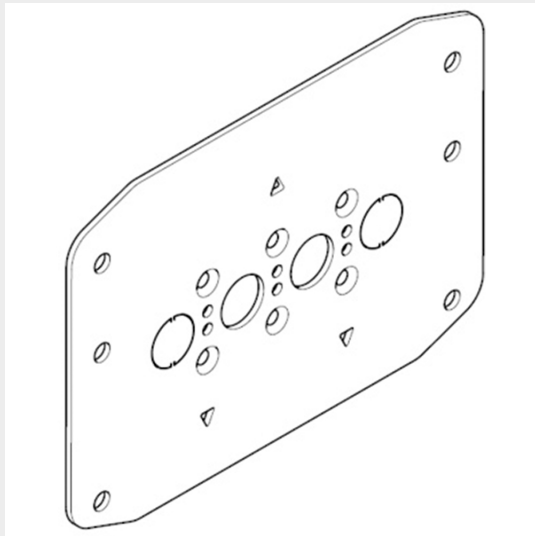

BTICINO > Low voltage energy distribution > MEGATIKER - moulded case circuit breakers > Installation accessories

M7A10

Installation plate for M1 160 and M2 250 with rear terminals in MAS cabinets

Technical features