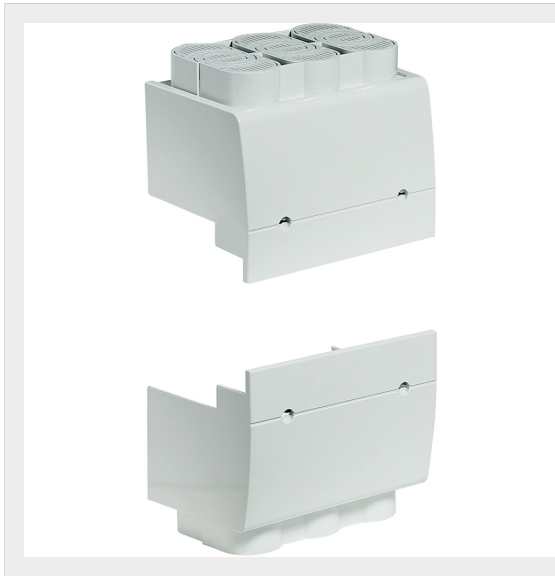

BTICINO > Low voltage energy distribution > MEGATIKER - moulded case circuit breakers > Accessories for wall mounted installation

M7475

Terminal covers for MW630 3P - Installation with the bottom plate

Technical features