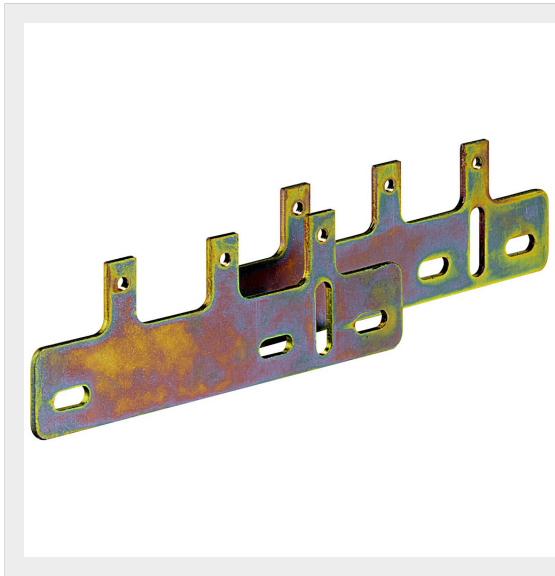

BTICINO > Low voltage energy distribution > MEGATIKER - moulded case circuit breakers > Installation accessories

M7115

Conversion plate for non arranged distribution boards for MA/MH160, MS200 and MA/MH/ML/MS250-250E - 3P-4P and 4P+elm