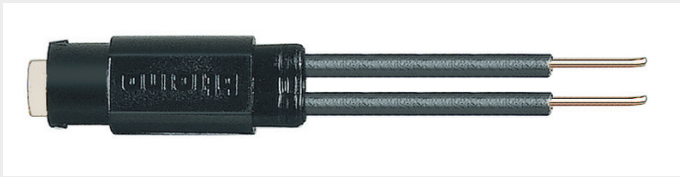

BTICINO > Wiring devices > Matix > Accessories > Other accessories and backlighting LEDs

LN4742V12T

Lamp with led for light signaling 12V/24 Vac - white

Technical features

Series	Livinglight
--------	-------------