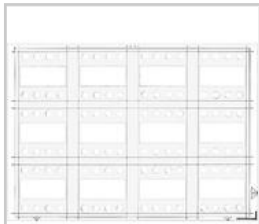

Related products

3542

A5 sheets for the customisation of the symbols of item LN4652 (3541 = black; 3542 = white)