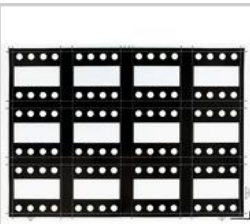

## Related products

3542

A5 sheets for the customisation of the symbols of item LN4652 (3541 = black; 3542 = white)

3541

A5 sheets for the customisation of the symbols of item LN4652 (3541 = black; 3542 = white)