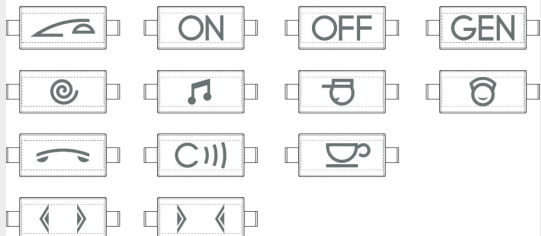

BTICINO > Wiring devices > Livinglight > Switch, two-way switch, pushbutton and key cover > Customisable key covers for axial controls

L4916KIT

Kit of lens for key cover customizable - 13 symbols - 5 for type (for axial control devices) - anthracite