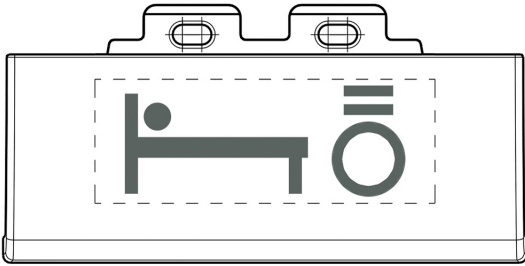

BTICINO > Distribution and management solutions for the service sector > Hotel Room Management > Covers

L4915SETBL

Kit of 50 lens with symbol light bad

Technical features

N° of modules	1
Series	Livinglight