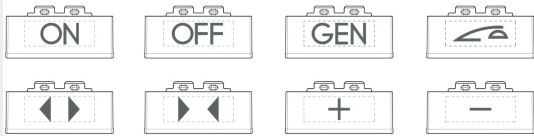

BTICINO > Wiring devices > My Home > Light and Shutter automation

L4915KIT

Kit of lens whit symbols for key cover customizable ...4915TN, 4911TN, ...4915M2TN, 4911M2TN - anthracite

Technical features

Series	MyHome
--------	--------