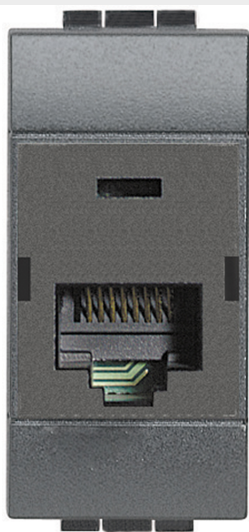

BTICINO > Wiring devices > Livinglight > Telephone, data and audio-video connectors > RJ45 connectors

## L4262C5E

Connector RJ45 110 UTP cat. 5E - anthracite